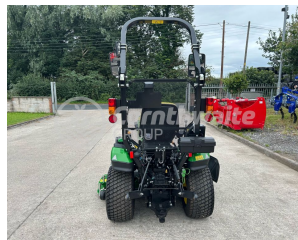

John Deere 1026R

POA

Stock No. 31123662

Year

2024

Status

In Stock

Description

NEW John Deere 1026R Compact Utility Tractor

- 23.8HP Commercial 3 Cylinder Diesel Engine
- 60" Commercial 7 Gauge Steel Deck
- Rear SCV Couplers
- Roll-Over Protection: Standard/Foldable
- Digital Dashboard Display
- R4 Turf Tyre Pattern
- Seat: Deluxe Comfort High Back
- Cat 1 Rated / 3 Point Linkage
- Rear PTO
- Front Loader: Optional
- Road Homologation: Standard
- Mulch Kit: Optional
- Grass Collector: Optional
- Heavy-duty welded frame
- 4 Wheel Drive / Hydrostatic Drive
- 18.5KW/H / 9.0MPH Forward Speed
- Power Steering
- Hydraulic deck lift