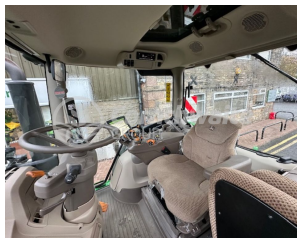

## Description

Used John Deere 6R155

CommandPRO 50kph

TLS Axle & Cab-suspension

Air+Hyd Brakes

Climate Control

AUTOTRAC Ready and Activated

3 Function Mid Mount EICV