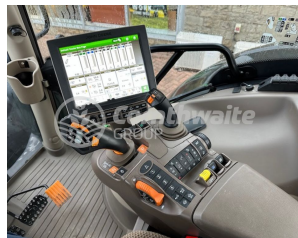

## Description

Used John Deere 6R155

CommandPRO 50kph

TLS Axle & Cab-suspension

Air+Hyd Brakes

Climate Control

AUTOTRAC Ready and Activated

3 Function Mid Mount EICV