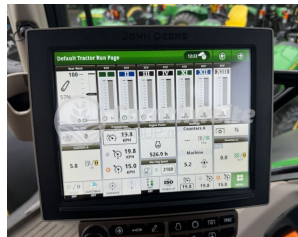

Cornthwaite
GROUP

Nantwich

Nantwich,
Cheshire CW5 5PJ
01270 624141

**Bispham
Green**

Ormskirk,
Lancashire L40 3SB
01704 822343

Kendal

Milnthorpe,
Cumbria LA7 7FP
01539 756367

Carlisle

Carlisle,
Cumbria CA1 2UR
01228 586816

Dumfries

Dumfries,
Scotland DG1 3UB
01387 214242

**Central
Number**

01704 790008