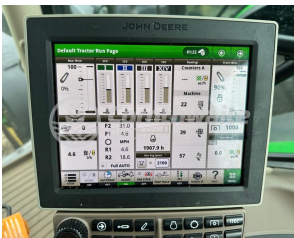

In Stock

Description

Used John Deere 6145R Tractor

AutoPowr

50kph

AutoTrac Ready

F/Links + PTO

Cornthwaite
GROUP