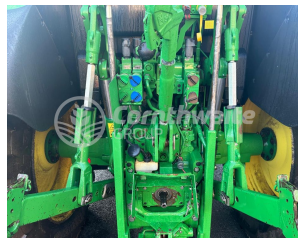

In Stock

Description

Used John Deere 6110M

AutoQuad

40kph

35CV

540/480 tyres