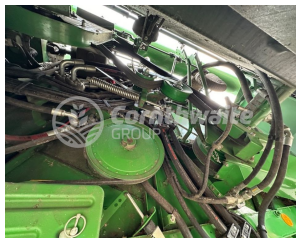

## Description

Used John Deere T670i Combine

600/350hours

ProDrive 40kph

630X Header

Tracks

4WD

LED Lights