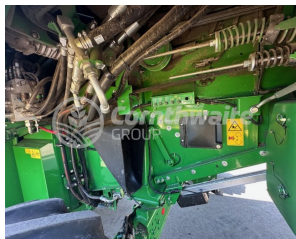

In Stock

Description

Used John Deere S780i Combine

200/150hrs

ProDrive 30kph

730D Header

4WD

Cornthwaite
GROUP