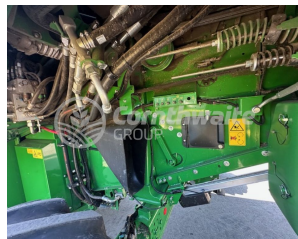

In Stock

Description

Used John Deere S780i Combine

200/150hrs

ProDrive 30kph

730D Header

4WD

Cornthwaite
GROUP