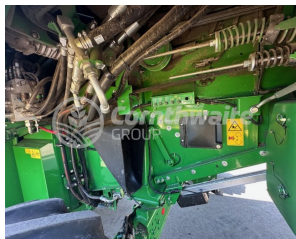

In Stock

**Description**

Used John Deere S780i Combine

200/150hrs

ProDrive 30kph

730D Header

4WD

**Cornthwaite**  
GROUP