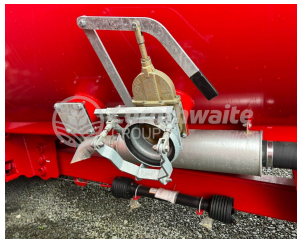

Cornthwaite
GROUP

Nantwich

Nantwich,
Cheshire CW5 5PJ
01270 624141

**Bispham
Green**

Ormskirk,
Lancashire L40 3SB
01704 822343

Kendal

Milnthorpe,
Cumbria LA7 7FP
01539 756367

Carlisle

Carlisle,
Cumbria CA1 2UR
01228 586816

Dumfries

Dumfries,
Scotland DG1 3UB
01387 214242

**Central
Number**

01704 790008