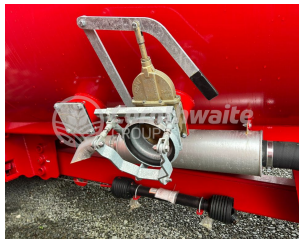

Cornthwaite
GROUP

Nantwich

Nantwich,
Cheshire CW5 5PJ
01270 624141

**Bispham
Green**

Ormskirk,
Lancashire L40 3SB
01704 822343

Kendal

Milnthorpe,
Cumbria LA7 7FP
01539 756367

Carlisle

Carlisle,
Cumbria CA1 2UR
01228 586816

Dumfries

Dumfries,
Scotland DG1 3UB
01387 214242

**Central
Number**

01704 790008