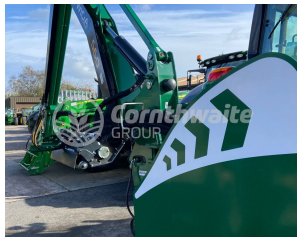

Spearhead Twiga Classic S60

£24,950.00 ex VAT

Stock No. 11126029, 11126030, 11126032

Year

Status

2023

In Stock

Description

Spearhead Twiga Classic S60 Hedgecutter

- Fixed boom
- Pilot joystick hydraulic proportional controls
- 5.9m reach
- 1.2m head with float
- High strength three point linkage fitting mainframe

<https://www.spearheadmachinery...>