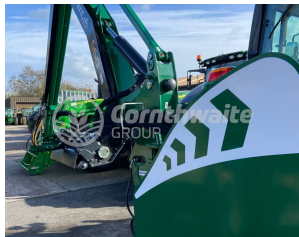

Spearhead Twiga Classic S60

£24,950.00 ex VAT

Stock No. 11126029, 11126030

Year

2023

Status

In Stock

Description

Spearhead Twiga Classic S60 Hedgecutter

- Fixed boom
- Pilot joystick hydraulic proportional controls
- 5.9m reach
- 1.2m head with float
- High strength three point linkage fitting mainframe

<https://www.spearheadmachinery...>