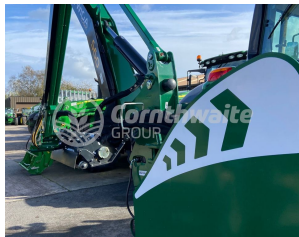

Spearhead Twiga Classic S60

£24,950.00 ex VAT

Stock No. 11126029, 11126030, 11126032

Year

2023

Status

In Stock

Description

Spearhead Twiga Classic S60 Hedgecutter

- Fixed boom
- Pilot joystick hydraulic proportional controls
- 5.9m reach
- 1.2m head with float
- High strength three point linkage fitting mainframe

<https://www.spearheadmachinery...>