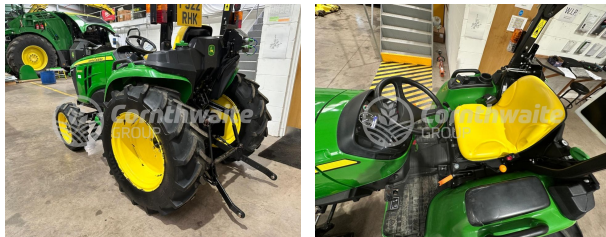

Contact our Groundcare Specialists for more information - Liam Ellison on 07545 927235 or Paul Young on 07497 410332