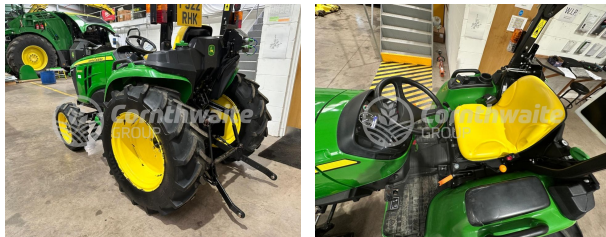

## Description

Used John Deere 3038E Compact Utility Tractor:

- 38 HP Commercial 3 Cylinder Diesel Engine
- 1623 Hours Approx.
- Dual Rear SCV Couplers
- Roll-Over Protection: Standard/Foldable
- Digital Dashboard Display
- R1 Agricultural Pattern Tyres
- Seat: Deluxe Comfort High Back
- Cat 1 Rated / 3 Point Linkage / Ball and Claw
- Rear PTO
- Front Loader: Optional
- Road Homologation: Standard
- Heavy-duty welded frame
- 4 Wheel Drive / Hydrostatic Drive
- 30KW/H / 19MPH Forward Speed
- Power Steering