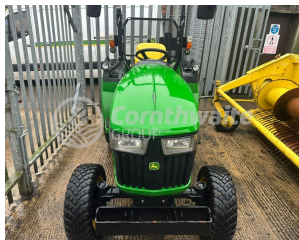

Description

2020, Used John Deere 2038R Compact Utility Tractor, 1007hrs:

- 38 HP Commercial 3 Cylinder Diesel Engine
- Roll-Over Protection: Standard/Foldable
- Digital Dashboard Display
- R1 Agricultural Pattern Tyres
- Seat: Deluxe Comfort High Back
- Cat 1 Rated / 3 Point Linkage / Ball
- Rear PTO
- Front Loader: Optional
- Road Homologation: Standard
- Heavy-duty welded frame
- 4 Wheel Drive / Hydrostatic Drive
- 22KW/H / 14.2MPH Forward Speed
- Power Steering

Contact our Groundcare Specialists for more information - Paul Young on 07497 410332 or Liam Ellison on 07545 927235