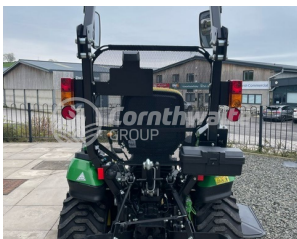

John Deere 1026R

£19,750.00 ex VAT

Stock No. 21125614

Status

In Stock

Description

NEW John Deere 1026R Compact Utility Tractor

- 23.8HP Commercial 3 Cylinder Diesel Engine
- 60" Commercial 7 Gauge Steel Deck
- Rear SCV Couplers
- Roll-Over Protection: Standard/Foldable
- Digital Dashboard Display
- R4 Industrial Tyre Pattern
- Seat: Deluxe Comfort High Back
- Cat 1 Rated / 3 Point Linkage
- Rear PTO
- Front Loader: Optional
- Road Homologation: Standard
- Mulch Kit: Optional
- Grass Collector: Optional
- Heavy-duty welded frame
- 4 Wheel Drive / Hydrostatic Drive
- 18.5KW/H / 9.0MPH Forward Speed
- Power Steering
- Hydraulic deck lift

Please contact our Groundcare Specialists, Paul Young, on 07497 410332 or Liam Ellison on 07545 927235 for more information.

Cornthwaite
GROUP

Nantwich

Nantwich,
Cheshire CW5 5PJ
01270 624141

**Bispham
Green**

Ormskirk,
Lancashire L40 3SB
01704 822343

Kendal

Milnthorpe,
Cumbria LA7 7FP
01539 756367

Carlisle

Carlisle,
Cumbria CA1 2UR
01228 586816

Dumfries

Dumfries,
Scotland DG1 3UB
01387 214242

**Central
Number**

01704 790008